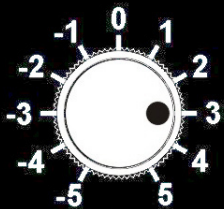

POWER
9V DC

OUT

FOOT
PEDAL

TUNER

PRE OUT

IN

SOLO +dB

EQUALIZER

CLEAN

TREBLE

MIDDLE

BASS

CH 1

BOOST A

BOOST B

GAIN

VOLUME

CH 2

BOOST A

BOOST B

GAIN

VOLUME

Dual Vintage
Overdrive

CH 1

CLEAN/BYPASS

MUTE

CH 2

CH 1

SOLO

CH 2