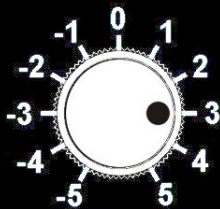

POWER
9V DC

OUT

FOOT
PEDAL

TUNER

PRE OUT

IN

SOLO +dB

EQUALIZER

CLEAN

TREBLE

MIDDLE

BASS

CH 1

BOOST A

BOOST B

GAIN