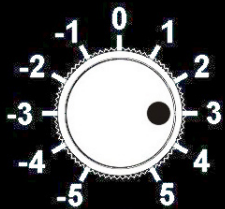

POWER
9V DC

OUT

FOOT
PEDAL

TUNER

PRE OUT

IN

SOLO +dB

EQUALIZER

CLEAN

TREBLE

MIDDLE

BASS

CH 1

BOOST A

BOOST B

GAIN

VOLUME

CH 2

BOOST A

BOOST B

GAIN

VOLUME

Dual Vintage
Overdrive

CH 1

CLEAN/BYPASS

MUTE

CH 2

CH 1

SOLO

CH 2